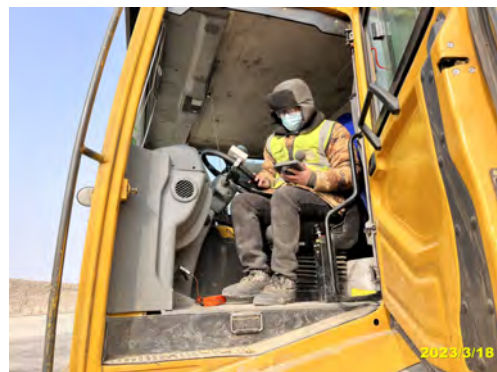

2397

GX-B1423/20-Y-232526

2023年4月26日

综合判定：合格